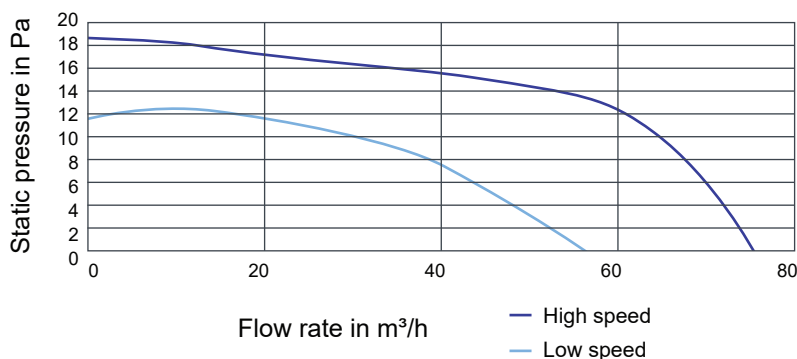

C4S Range - Silent Fan

Key Features

Type:	Axial extract fan.
Application:	Bathrooms, shower rooms, cloakrooms, kitchens and toilets.
Actual size:	180mm (W) x 180mm (H)

XPELAIR C4S

The C4 Contour range effectively eliminates humidity, condensation and odour to improve air quality. Suitable for wall, ceiling and panel and window fitting. The C4 range has two speeds, selectable at installation.

Near-silent minimises disturbance from noisy bathroom fans for a peaceful night's sleep.

Fan is fitted with a 100mm dia. impeller. Each stylish fascia blends with the surrounding decor, and can be removed with ease for cleaning.

The C4S is suitable for safe installation in a bathroom, fan is rated IPX4.

Performance

Specifications

		C4S
UK reference number:		92960AW
Remote switch (not supplied):		X
Speeds:		2
Extract performance (m³/h)	high/ low:	74 / 52
Extract performance (l/s)	high/ low:	21 / 15
Hole diameter (mm)		100
Sound pressure level (dB (A)@3m)	high/ low:	29 / 15
Electrical power rating (W):		7 / 6.3
IP rating		IPX4
Weight (kg):		1.2