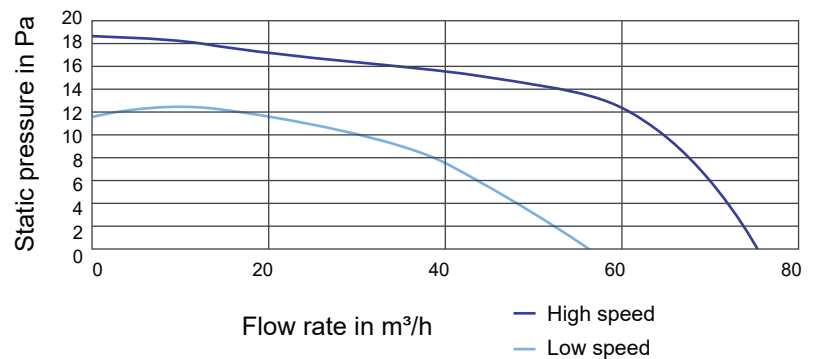

The C4S is suitable for safe installation in a bathroom, fan is rated IPX4.

Models

C4S Ref. 92960AW

- Backdraught shutter.

Dimensions (mm)

Performance

Specifications

		C4S
UK reference number:		92960AW
Remote switch (not supplied):		X
Speeds:		2
Extract performance (m³/h)	high/ low:	74 / 52
Extract performance (l/s)	high/ low:	21 / 15
Hole diameter (mm)		100
Sound pressure level (dB (A)@3m)	high/ low:	29 / 15
Electrical power rating (W):		7 / 6.3
IP rating		IPX4
Weight (kg):		1.2