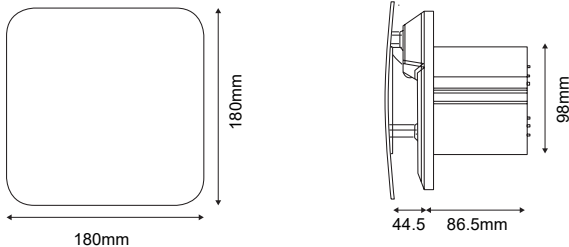

C4S Range - Silent Fan

Key Features

XPELAIR C4S

Type: Axial extract fan.
Application: Bathrooms, shower rooms, cloakrooms, kitchens & toilets.
Actual size: 180mm(W) x 180mm(H)

The C4 Contour range effectively eliminates humidity, condensation and odour to improve air quality. Suitable for wall, ceiling and panel and window fitting. The C4 range has two speeds, selectable at installation.

Fan is fitted with a 100mm dia. impeller. Each stylish fascia blends with the surrounding decor, and can be removed with ease for cleaning.

Near-silent minimises disturbance from noisy bathroom fans for a peaceful night's sleep.

The C4S is suitable for safe installation in a bathroom, fan is rated IPX4.

Models

C4S Ref. 92960AW

- Backdraught shutter.

Dimensions (mm)

Performance

Specifications

		C4S
UK reference number:		92960AW
Remote switch (not supplied):		X
Speeds:		2
Extract performance (m³/h)	high/ low:	74 / 52
Extract performance (l/s)	high/ low:	21 / 15
Hole diameter (mm)		100
Sound pressure level (dB (A)@3m)	high/ low:	29 / 15
Electrical power rating (W):		7 / 6.3
IP rating		IPX4
Weight (kg):		1.2